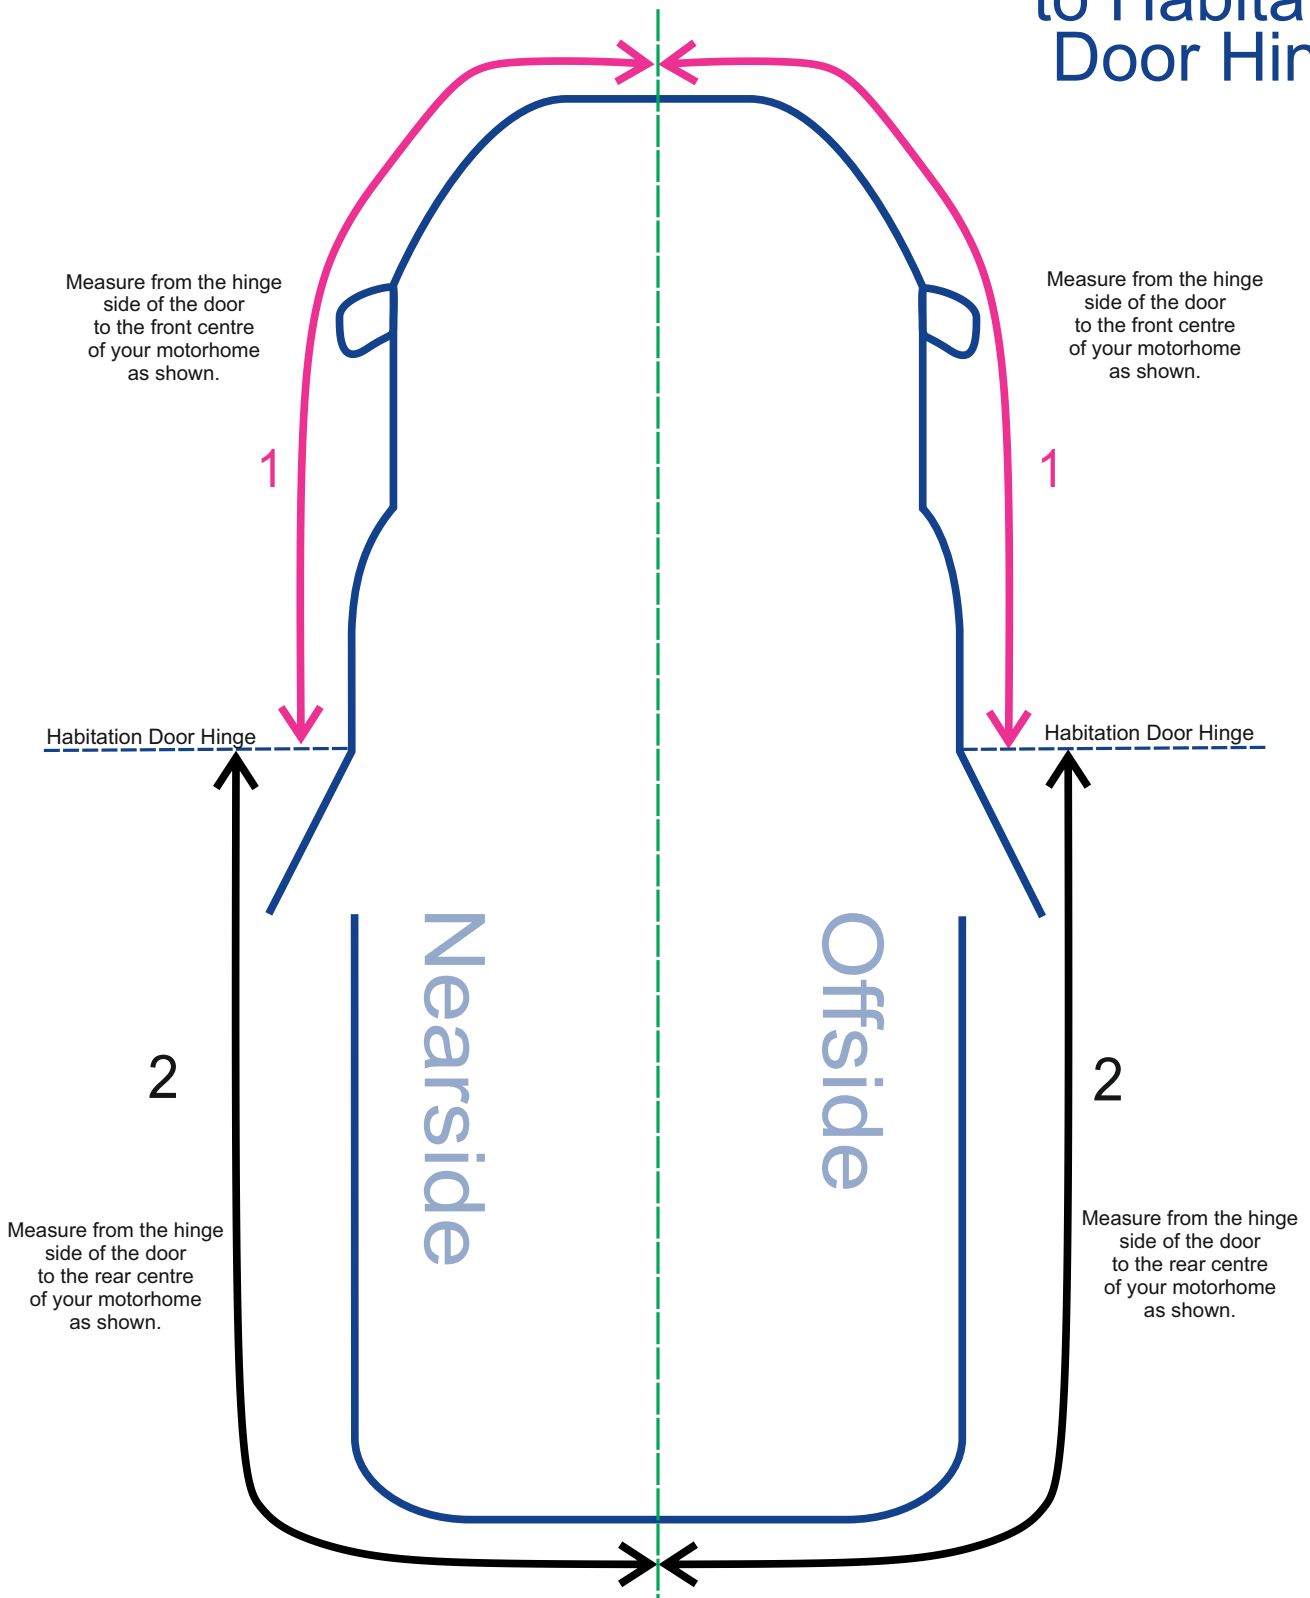

## Motorhome Dimensions Bumper to Habitation Door Hinge

You only need to take measurements from the habitation door side of your vehicle

1 Hinge of Door to the Centre of the front number plate =

2 Hinge of Door to the Centre of the rear number plate =